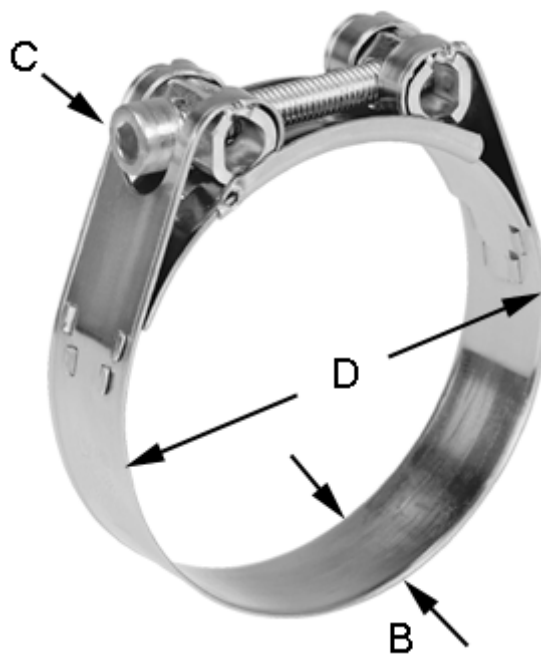

Article number: 025917185036

Description: Heavy Duty Clamp GBS M 36/18 W5 ISK STC

Measures

C (screw type) = ISK
Diameter D = 34-37
Width B = 18